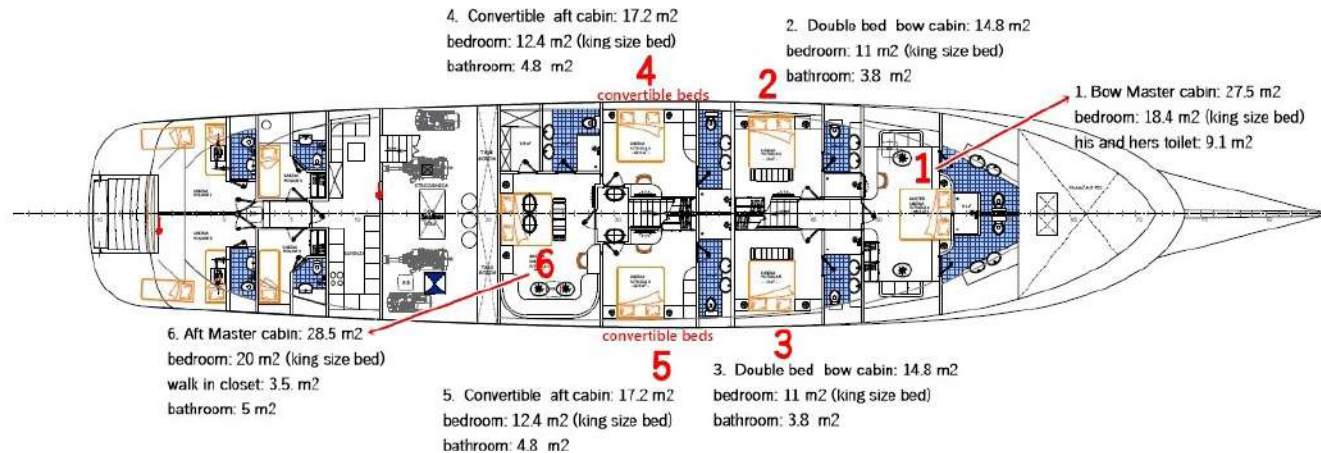

Cabin 2-3-4-5 Bathroom

LADY GITA ~ SAILING YACHT

GALLERY

Double Cabin No2 and No3 Side View

LADY GITA ~ SAILING YACHT

GALLERY

Convertible Cabin No4 and No5

LADY GITA ~ SAILING YACHT

TEHNIICAL SPECIFICATIONS

**LOA** 49.26 M (161' 7")  
**BEAM** 8.66 m (28' 5")

**DRAFT** 3.6 M (11' 10")  
**GUESTS** 12

**CABINS** 6  
**CABIN CONFIGURATION** 4 Double Cabins,  
2 Convertible Cabins

**BED CONFIGURATION** 4 King Beds, 4 Single Beds  
**ENGINES** 2 x 355 HP Cummins