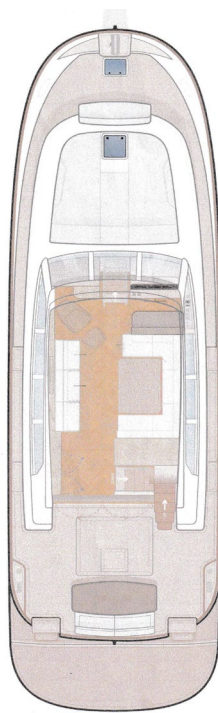

**BEAM**  
5.80 m (19')

**DRAFT**  
1.60 M (5' 2")

**CABINS**  
3

**GUESTS**  
6

**CREW**  
2

**BUILT**  
2024

**SHIPYARD**  
SASGA YACHTS S.L.

**CRUISING SPEED**  
17.5 knots

CLOUD 9 ~ MENORQUIN 68 FB

GALLERY

Master cabin view

TOUCH ADRIATIC

CLOUD 9 ~ MENORQUIN 68 FB

GALLERY

VIP cabin

TOUCH ADRIATIC

CLOUD 9 ~ MENORQUIN 68 FB

GALLERY

Bathroom

TOUCH ADRIATIC

CLOUD 9 ~ MENORQUIN 68 FB

GALLERY

Twin cabin

TOUCH ADRIATIC

CLOUD 9 ~ MENORQUIN 68 FB

TEHNICAL SPECIFICATIONS

**LOA** 21.24 M (69'8")  
**BEAM** 5.80 m (19')

**DRAFT** 1.60 M (5' 2")  
**BUILT** 2024

**INTERIOR DESIGNER** Inigo Toledo  
**NAVAL ARCHITECT** Barracuda Yacht Design