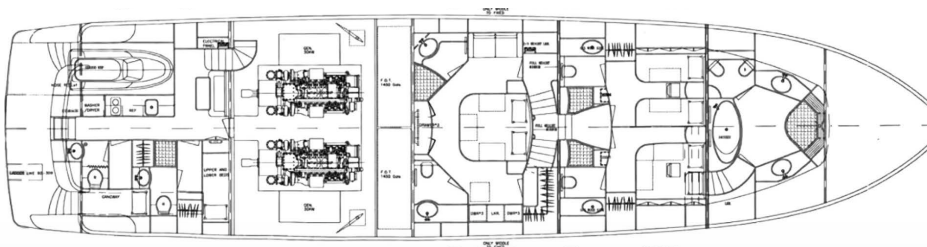

CONTE ALBERTI - ELEGANCE 90

TEHNICAL SPECIFICATIONS

LOA

27.40 m (89' 11")

BEAM

6.60 m (21' 8")

DRAFT

2.2 m (7' 3")

GUESTS

8

CABINS

4

CABIN CONFIGURATION

3 Double Cabins,
1 Twin Cabin

BED CONFIGURATION

2 King Beds, 1 Double Bed,
2 Single Beds

ENGINES

2 MTU 2000 HP
per engine

GENERATORS

2 Camis 30 KW
per generator

FUEL CONSUMPTION

160 Litres/Hr (cruising),
700 Litres/Hr (max),
120 Litres/Hr (eco),
160 L/hr at cruising speed

CRUISING SPEED

11 kts

MAX SPEED

21 kts