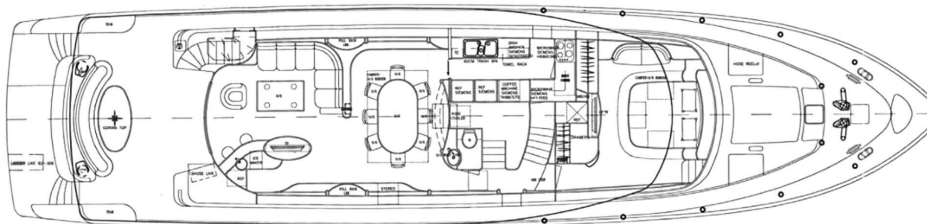

CONTE ALBERTI - ELEGANCE 90

TEHNICAL SPECIFICATIONS

LOA

27.40 m (89' 11")

BEAM

6.60 m (21' 8")

DRAFT

2.2 m (7' 3")

GUESTS

8

CABINS

4

CABIN CONFIGURATION

3 Double Cabins,
1 Twin Cabin

BED CONFIGURATION

2 King Beds, 1 Double Bed,
2 Single Beds

ENGINES

2 MTU 2000 HP
per engine

GENERATORS

2 Camis 30 KW
per generator

FUEL CONSUMPTION

160 Litres/Hr (cruising),
700 Litres/Hr (max),
120 Litres/Hr (eco),
160 L/hr at cruising speed

CRUISING SPEED

11 kts

MAX SPEED

21 kts