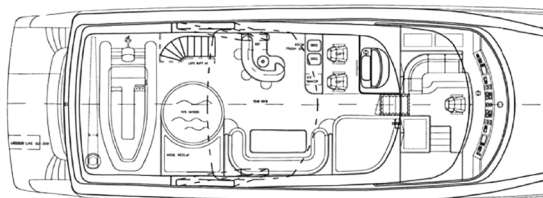

CONTE ALBERTI - ELEGANCE 90

TEHNICAL SPECIFICATIONS

LOA

27.40 m (89' 11")

BEAM

6.60 m (21' 8")

DRAFT

2.2 m (7' 3")

GUESTS

8

CABINS

4

CABIN CONFIGURATION

3 Double Cabins,
1 Twin Cabin

BED CONFIGURATION

2 King Beds, 1 Double Bed,
2 Single Beds

ENGINES

2 MTU 2000 HP
per engine

GENERATORS

2 Camis 30 KW
per generator

FUEL CONSUMPTION

160 Litres/Hr (cruising),
700 Litres/Hr (max),
120 Litres/Hr (eco),
160 L/hr at cruising speed

CRUISING SPEED

11 kts

MAX SPEED

21 kts