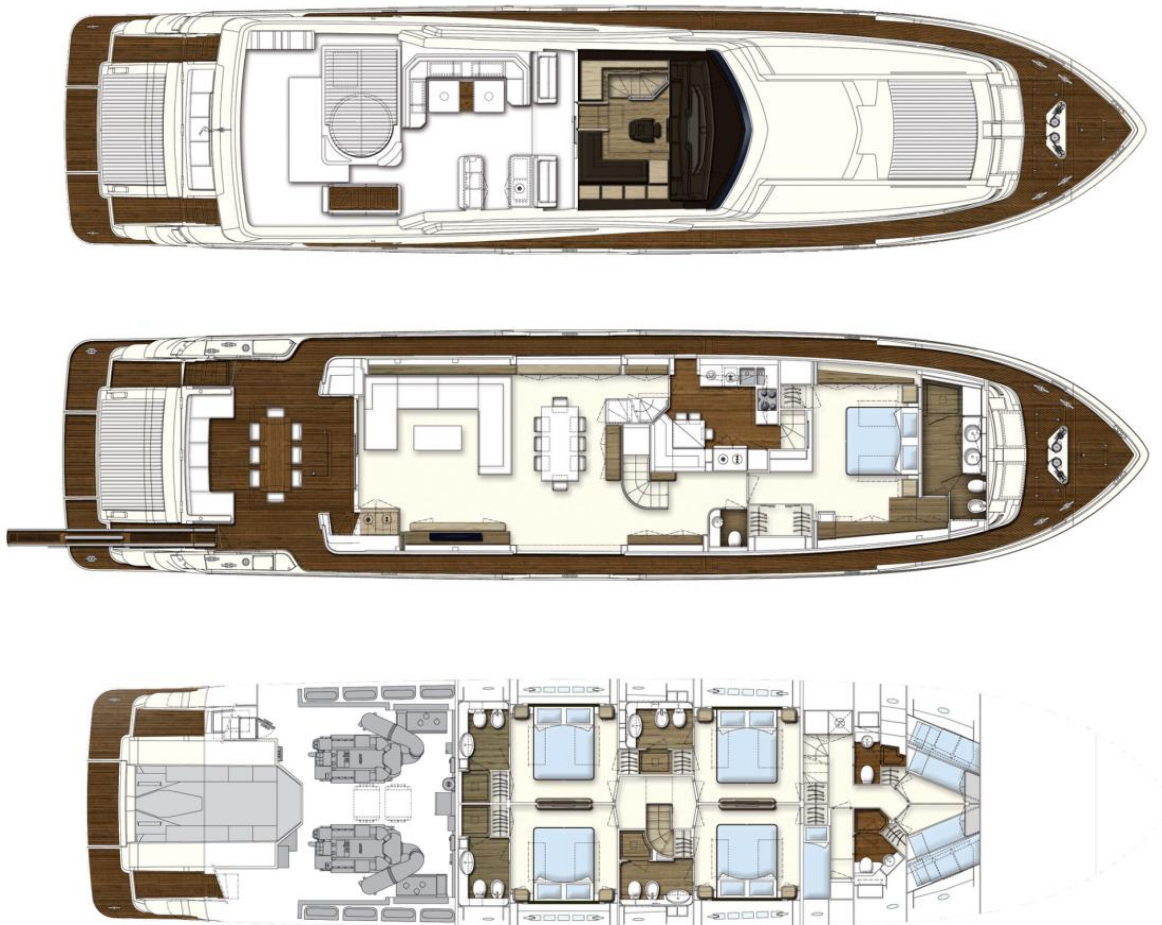

DAMARI

Ferretti Yachts 960

TECHNICAL DATA

LENGTH:	2920 m
BEAM:	6.70 m
ENGINES:	2 X MTU 2638 HP
BUILT YEAR:	2019
CRUISING SPEED:	27 KN
MAXIMUM SPEED:	31 KN
FUEL CAPACITY:	9000 L
FRESH WATER CAPACITY:	1320 L
FUEL CONSUMPTION:	600 L/h at 22kn/, 100 L/h at 10kn
HOME PORT:	Croatia
CABINS / BERTHS:	5/10
BATHROOMS:	5
CABIN CONFIGURATION:	1 x Master, 4 x VIP (1 convertible to twin)
CREW MEMBERS:	5
WATER SPORTS:	2 x SeaBob 1x Seadoo GTI 300 HP 2x SUP Waterski Wakeboard Snorkeling gear 2 x Donut E-foil

CHASE TENDER
Technohull Explorer 40 / 2020 / 12.10m / 2 x Yamaha 425 HP

DAMARI