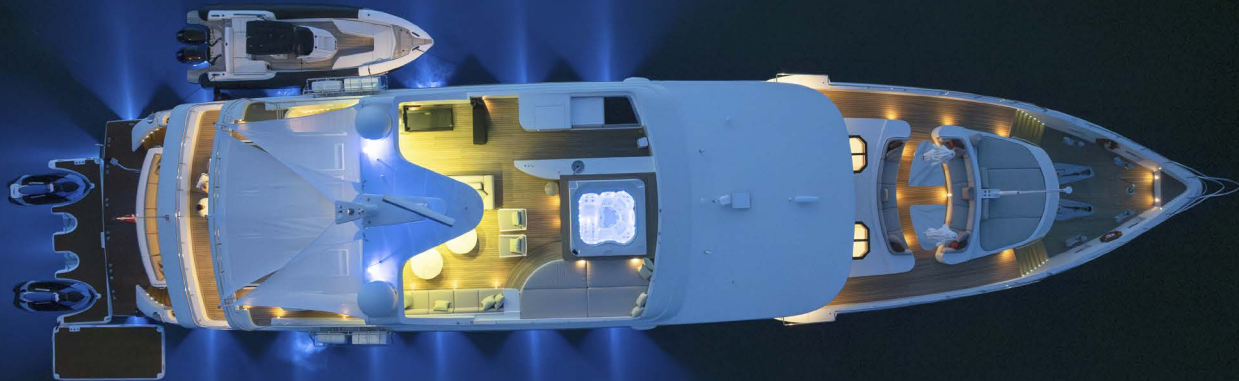

Her sleek exterior lines and expansive decks provide the perfect settings for alfresco dining, sunbathing, and relaxation in the Jacuzzi. Inside, large windows fill the main salon and dining area with natural light, while the sky lounge offers a cozy retreat for movie nights, games, or evening drinks.

Designed for up to 12 guests, Silent World features a full-beam master suite on the main deck with a private office and abundant natural light. On the upper deck, the double cabin enjoys beautiful sea views and a queen bed, while the lower deck includes two double and two twin cabins, providing flexibility for different groups. Each cabin is complete with its own en-suite bathroom and generous storage.

For those seeking adventure, a Super RIB 30 SO chase boat is available for exploration, water sports, or smooth coastal transfers. Powered by efficient engines, Silent World cruises comfortably at 12 knots with a top speed of 16 knots, supported by stabilizers both underway and at anchor.

Whether for family escapes, relaxed cruising, or stylish entertaining, Silent World offers the perfect balance of performance, comfort, and sophistication. Every journey on board promises a serene and unforgettable experience at sea.