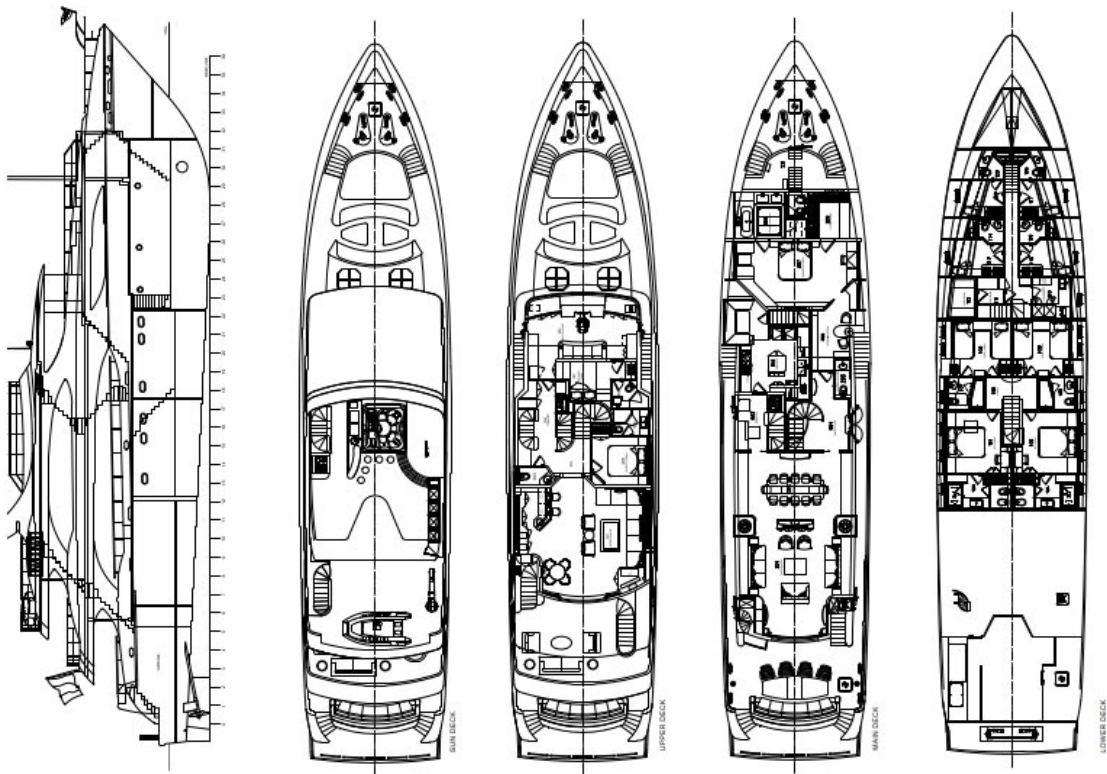

SILENT WORLD - IAG PRIMADONNA SERIES

TEHNIICAL SPECIFICATIONS

LOA

39.00 M (127' 11")

BEAM

7.95 M (26' 1")

DRAFT

2.5 M (8' 2")

GUESTS

12

CABINS

6

CABIN CONFIGURATION

4 Double Cabins
2 Twin Cabins

BED CONFIGURATION

1 King Beds,
3 Queen Beds,
4 Single Beds

ENGINES

Two Internal Combustion
Diesel Engines Caterpillar
C32 / Two Generators
Caterpillars 92kw

FUEL CONSUMPTION

220 Litres/Hr (cruising),
300 Litres/Hr (max),
180 Litres/Hr (eco)

CRUISING SPEED

12 knots