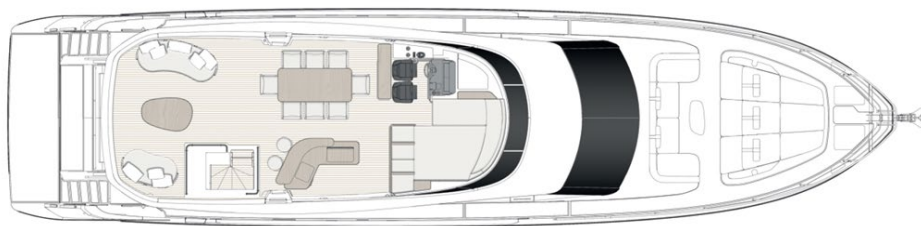

**GUESTS SLEEPING**  
8

**GUESTS CRUISING**  
8

**CABINS**  
4

**CABIN CONFIGURATION**  
3 Double, 1 Twin

**BED CONFIGURATION**  
1 Queen, 2 Double, 2 single

BALANCE ŠIBENIK - AZIMUT 82 FLY

TENDER & SEA TOYS / EQUIPMENT