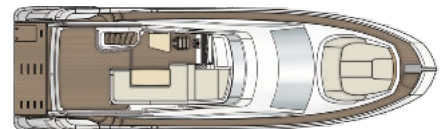

LAYOUT:

ADVANCE PACKAGE

Racor filter for generator

Double Racor filters for main engines

Electric mooring winches in cockpit

Chaincounter control at main helm

Additional searchlight control at lower helm

Fire fighting system