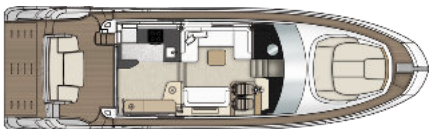

Azimut 55 Flybridge

EXCLUSIVE CHARTER IN CROATIA

Azimut 55 is a yacht that makes an important style statement and was born of a challenge: the desire to combine a silhouette defined by sleek lines, with a warm, cosy alcove inside, featuring soft, flowing shapes.

DESCRIPTION:

Capacity
6+2

Cabins
3+1 crew

Heads
2+1

Length
16,90 m

Draught
1,50 m

Beam
4,90 m

Engine
2X MAN i6
800MHP

TEHNICAL SPECIFICATION:

Built year:

Water tank: 590 l

Fuel tank: 2.560 l

Type: Motor Yacht

Maximum speed: 31kts

Cruise speed: 27kts

Economic cruise: 26kts

LAYOUT: