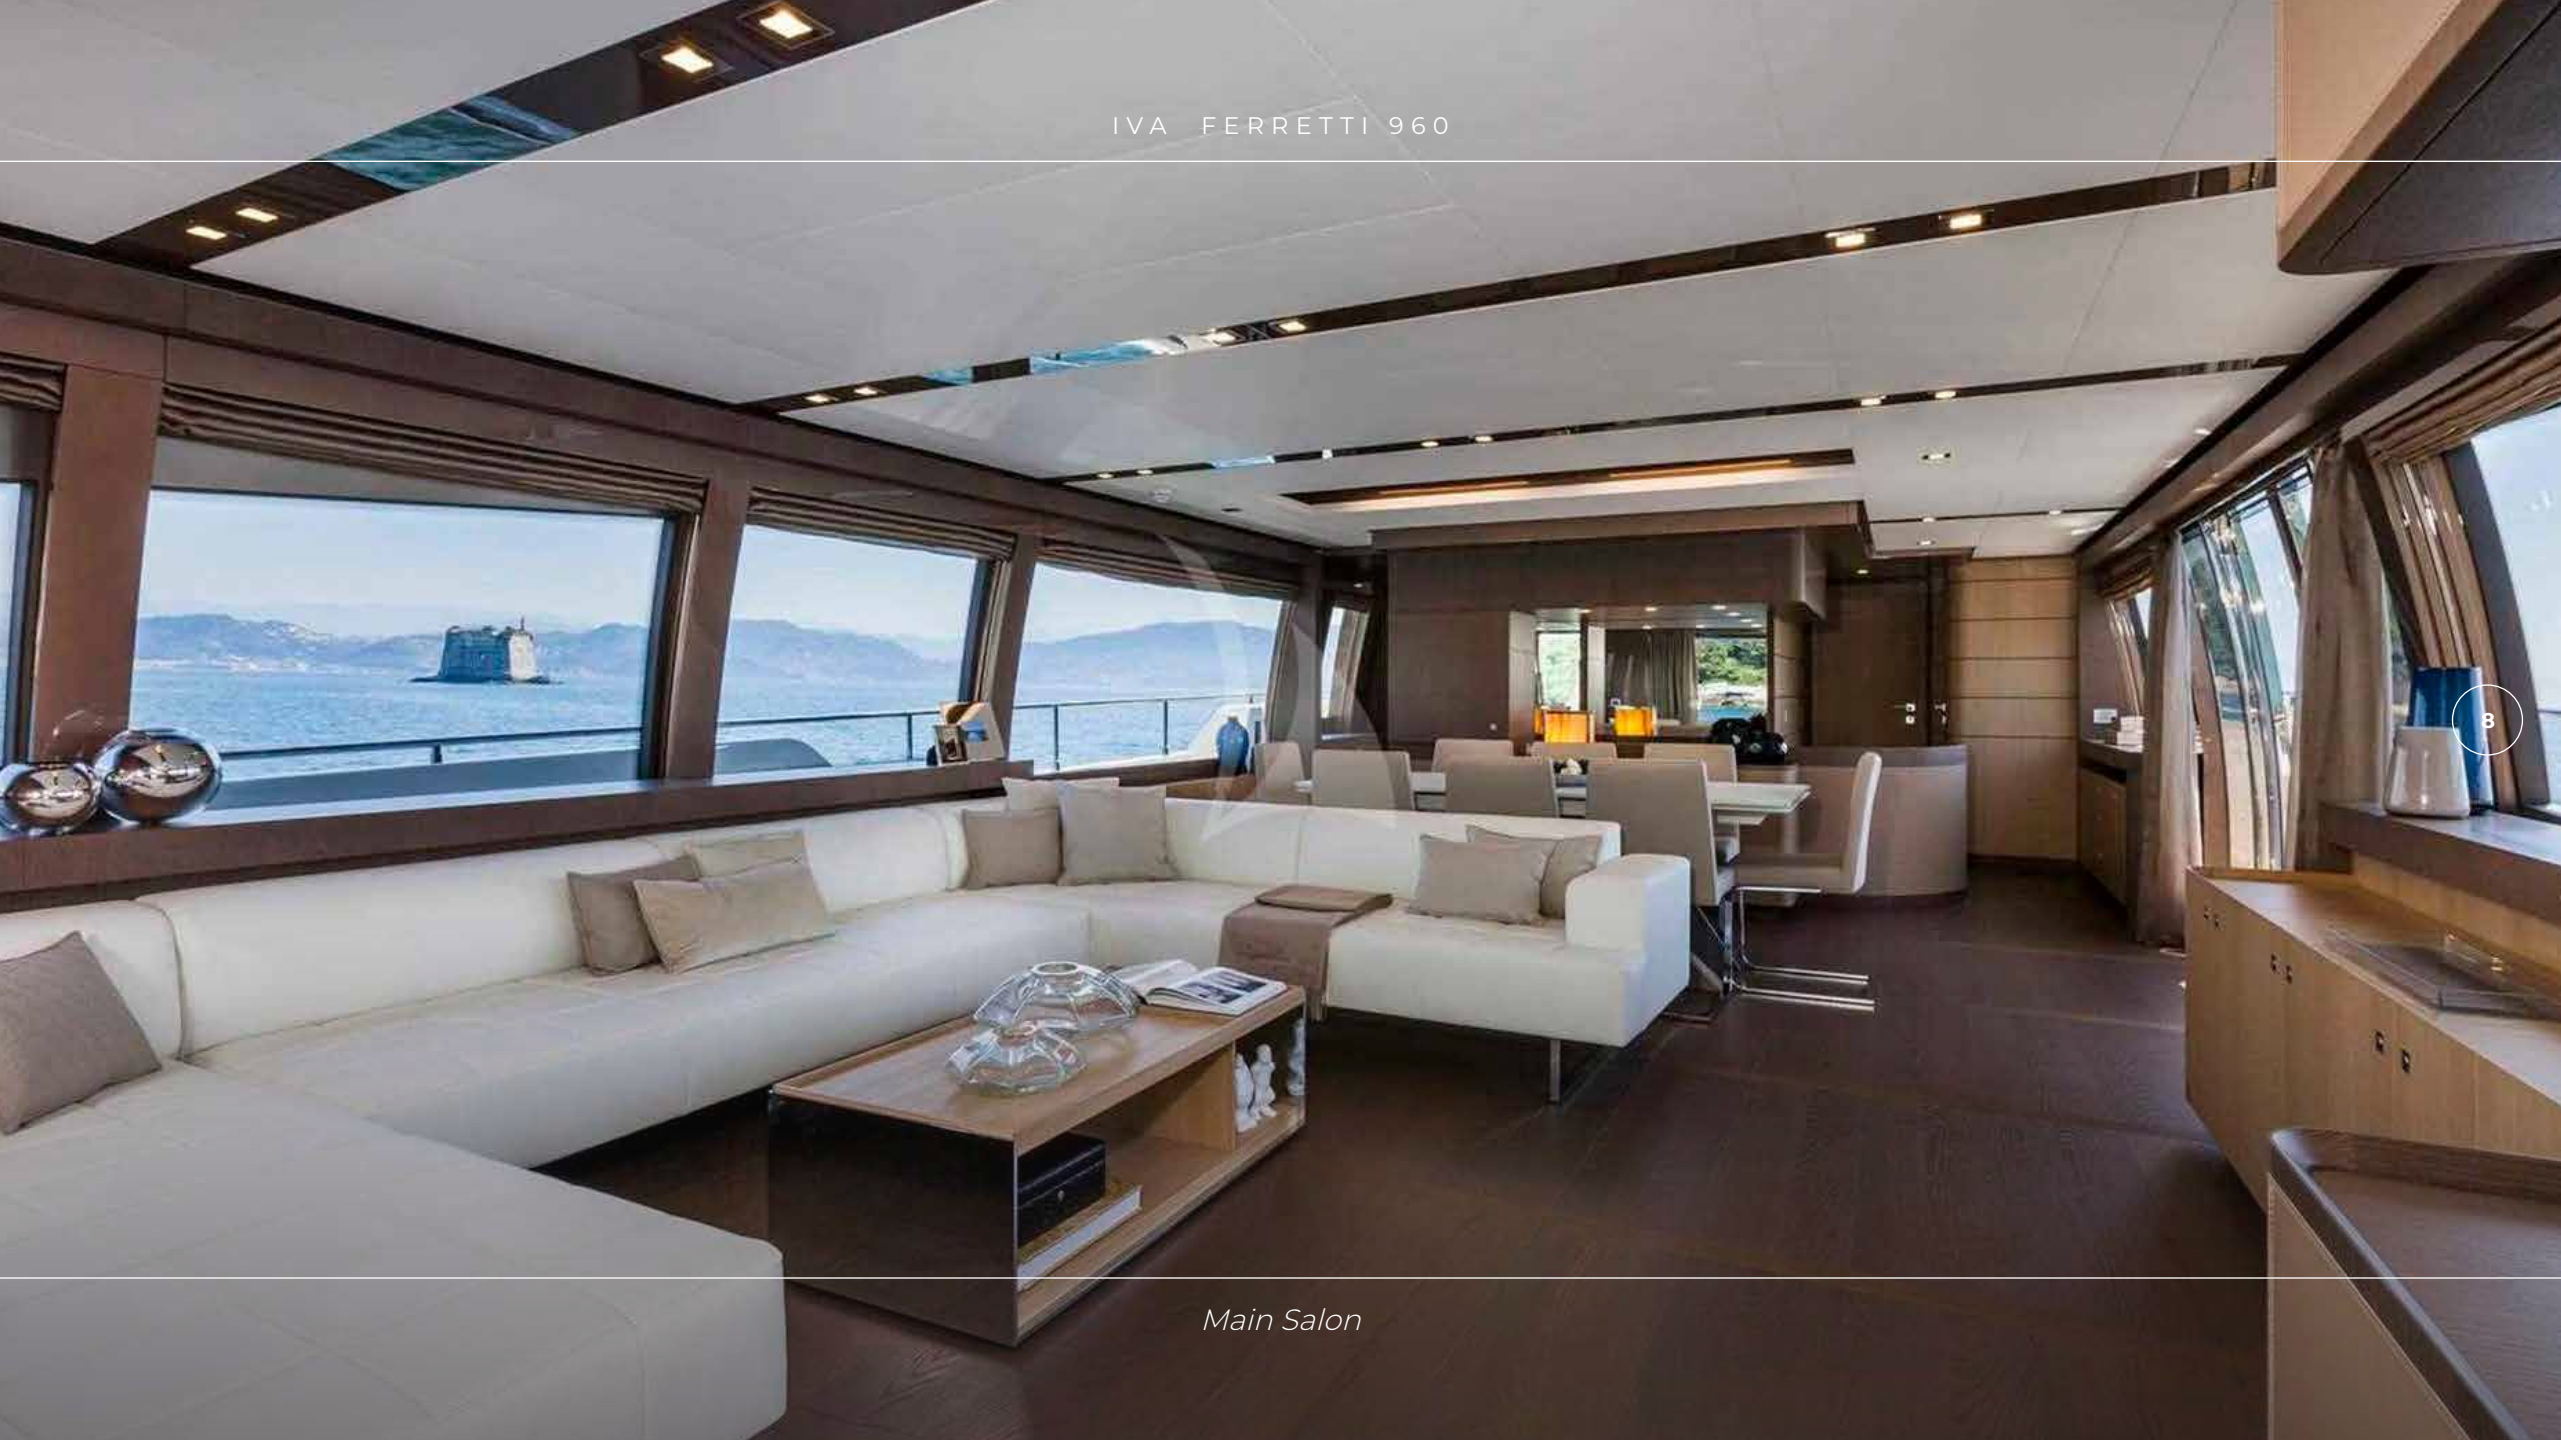

IVA FERRETTI 960

Main Salon