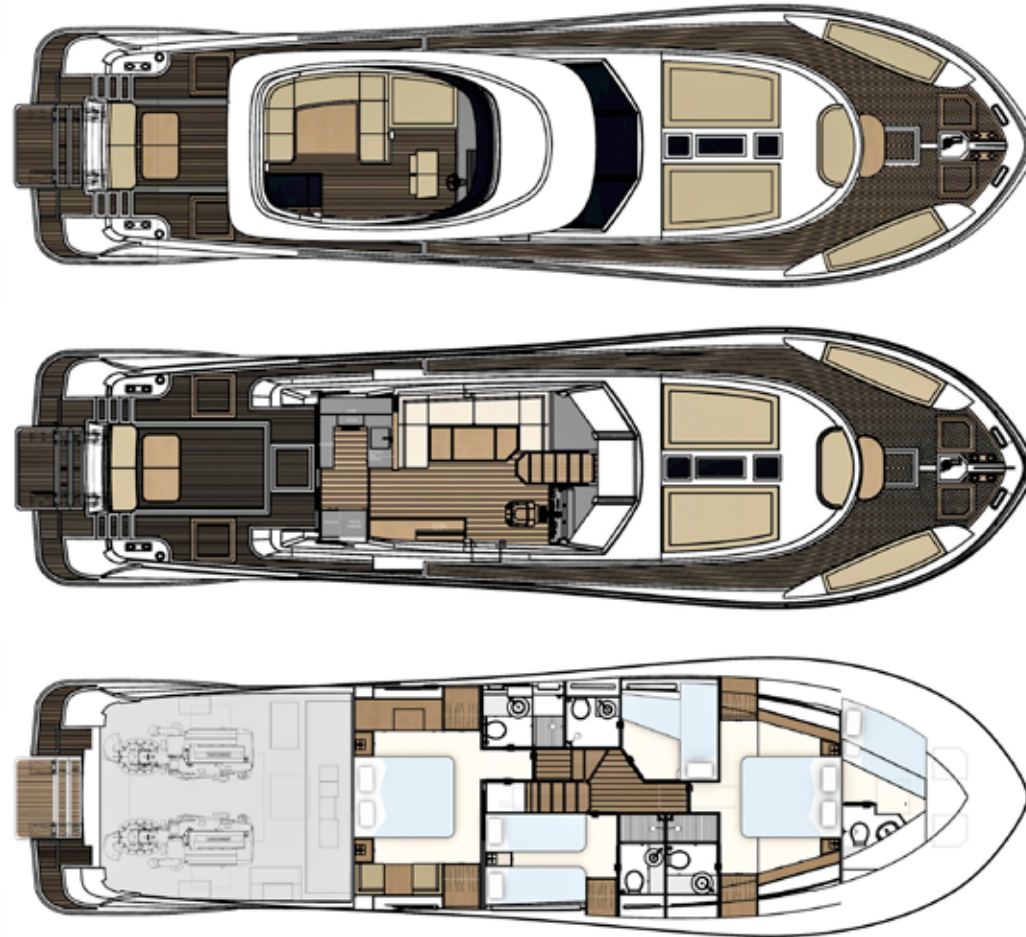

**Spacious and
very deep V hull**

OVERVIEW

MY PANTA REI is a newly built luxury motor yacht in the market. PANTA REI is an impressive and elegant yacht with a sporty spirit and attractive appearance that does not leave viewers indifferent with its appearance. It provides all the comfort of a cruise, and the wind on the flying bridge completes the pleasure of the freedom. A yacht of superior navigability, safe and sleek in every way, designed for dynamic lifestyle with the highest standard CE category 'A'. Impressive power and safety justify the standard application of Volvo IPS and the Sky Hook system, as well as the automatic adjustment of the Interceptor stabilizer, which adds value to smooth sailing and ensures control and practical mooring of the yacht. The interiors, completely personalized; the cabins, all with private bathrooms, offer superior comfort while cruising. MY PANTA REI offers luxury comfort made for superior, safe and smooth cruising in every way!

PARTIA REI MONTACHUS 70 FLY

PANTA REI MONACHUS 70 FLY

Sun Deck

Sun Deck

PANTA REI MONACHUS 70 FLY

Al Fresco Cockpit Table

Main Salon

PANTA REI MONACHUS 70 FLY

Main Salon

Main Salon

Master Bedroom

Master Bedroom

PANTA REI MONACHUS TO FLY

Master Bathroom

PANTA REI MONACHUS 70 FLY

General arrangement

TEHNICAL SPECIFICATIONS

Length: 21,10 m (69' 3")

Beam: 5,85 m (19' 2')

Draft: 1,3 m (4' 5")

Year: 2022

Homeport: Croatia

Manufacturer: Vineta d.o.o.

Model: Monachus 70 Fly