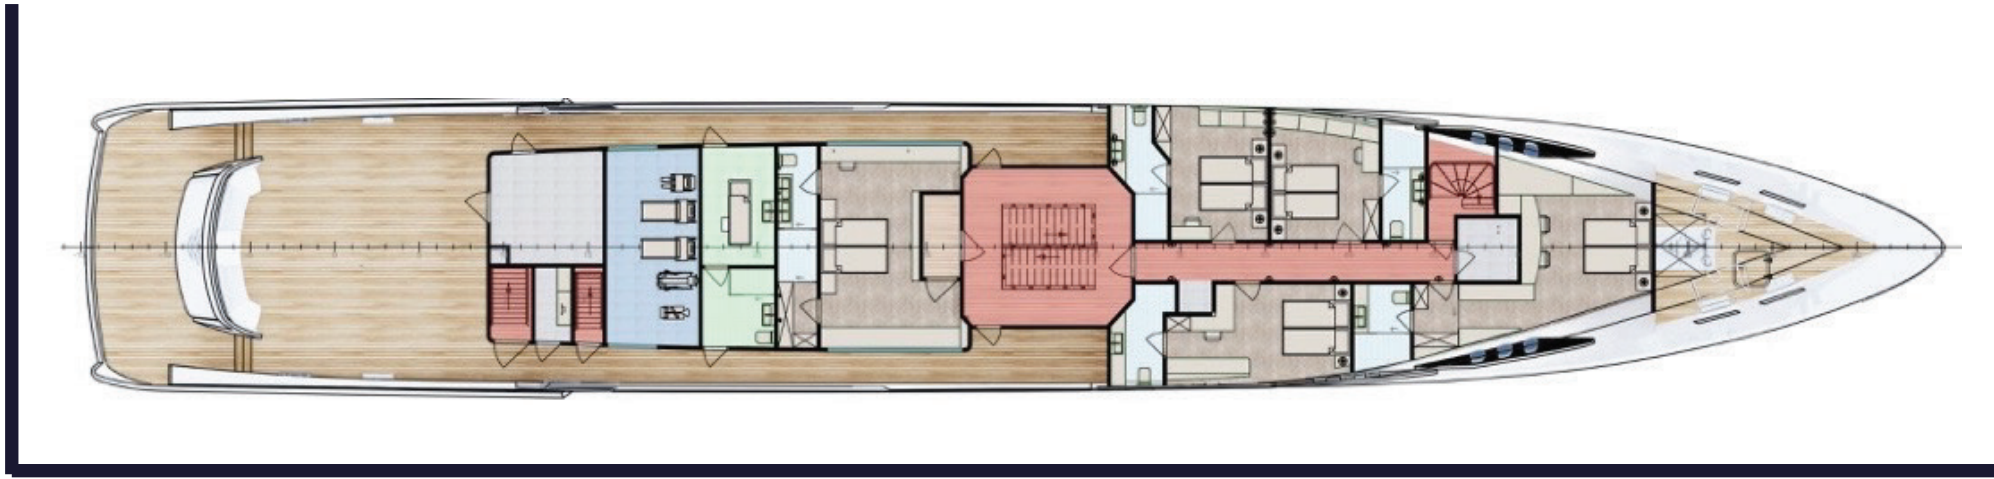

WHEELHOUSE DECK

Amenities:

Large jacuzzi facing the bow, guest bathroom, full bar, open-air cinema, shaded lounge area for outdoor seating, and al fresco dining.

Yacht Features:

Wheelhouse and captain's cabin.

GENERAL ARRANGEMENT

UPPER DECK

Amenities:

Sky lounge with 270° view and media room, library, guest bathroom, full bar, main salon which can seat up to 26 guests, lounge area with TV, shaded outdoor seating, and al-fresco dining area.

Yacht Features:

Galley with walk-in refrigerated and freezer room and crew mess. Crane for tenders.

GENERAL ARRANGEMENT

MAIN DECK

Amenities:

Beach club and swimming platform access, indoor gym with air conditioning, spa with massage room and guest bathroom, 2 full-beam Master Cabins with walk-in closet, and 3 VIP Cabins. All cabins have ensuites with walk-in rain showers, vanity, writing desks, sofas convertible to an extra bed, and luxury amenities.