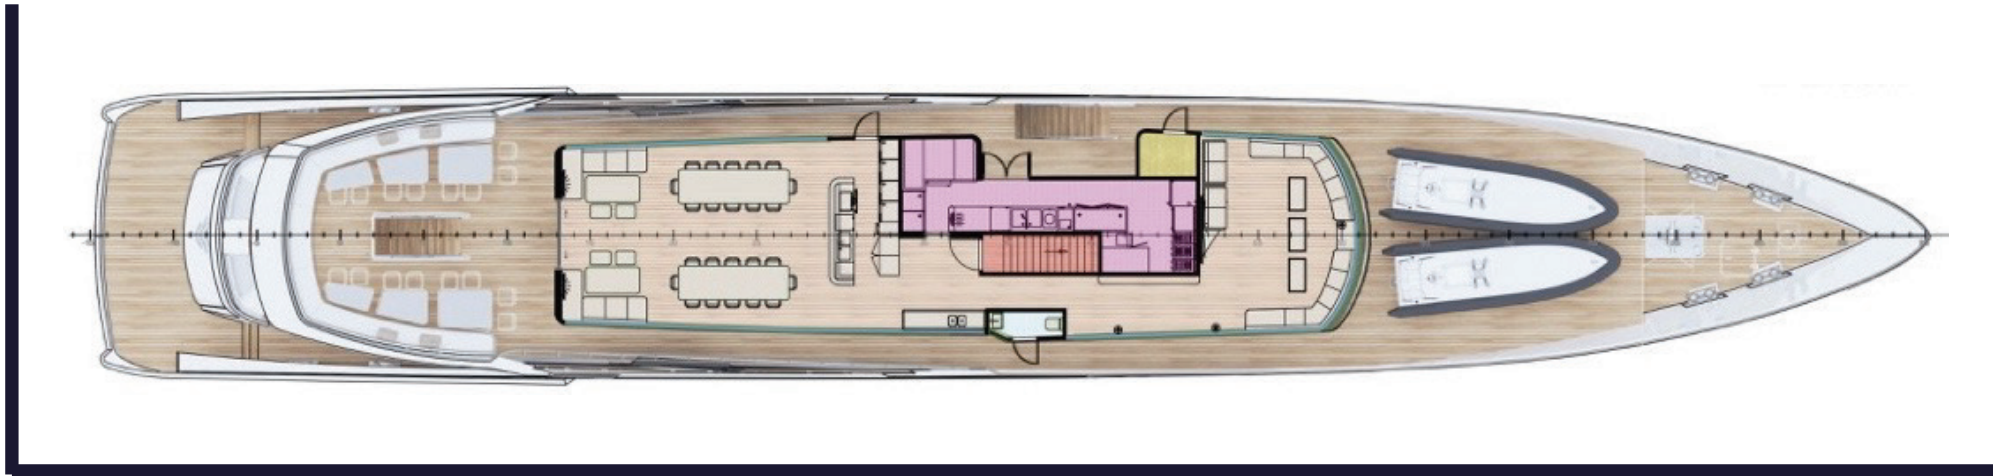

WHEELHOUSE DECK

Amenities:

Large jacuzzi facing the bow, guest bathroom, full bar, open-air cinema, shaded lounge area for outdoor seating, and al fresco dining.

Yacht Features:

Wheelhouse and captain's cabin.

GENERAL ARRANGEMENT

UPPER DECK

Amenities:

Sky lounge with 270° view and media room, library, guest bathroom, full bar, main salon which can seat up to 26 guests, lounge area with TV, shaded outdoor seating, and al-fresco dining area.