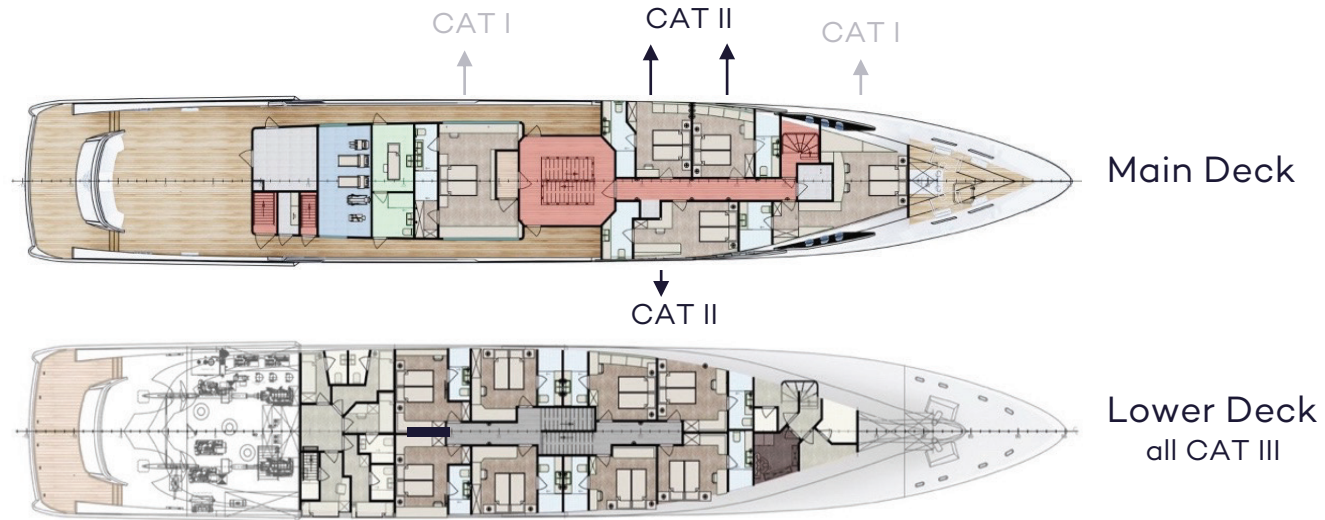

M/Y ARGO

ARGO

Newly built for the 2023 season, ARGO was specifically designed for large charter parties. She has 13 luxurious cabins, which can accommodate up to 30 guests in 2 Master Cabins, 3 VIP Cabins, and 8 Queen Cabins.

Welcome aboard.

SPECIFICATIONS

YEAR	New Build - 2023		LENGTH OVERALL (LOA)	55 m	
CABINS	13		BEAM	9 m	
CABIN DESCRIPTION	2 Master Suites 3 Junior Suites 8 Suites		DRAFT	3 m	
PASSENGERS	26		FUEL CAPACITY	45,000 l	
CREW	14 crew / 8 cabins		FRESH WATER CAPACITY	40,000 l	
CREW DESCRIPTION	Captain First Officer Chief Engineer Bosun Deckhand x 2 Cruise Director	Chef Assistant Chef x2 Chief Stewardess Second Stewardess Third Stewardess Masseuse	MAX SPEED	13 kn	
GUEST/CREW RATIO	1.8:1		CRUISING SPEED	10 kn	
CRUISING AREA	2023 Summer Season – Adriatic 2024 Season – Sea of Cortez		RANGE @ 10 KN	3,500 nm	
			WATER TOYS	2 x 23' RIB Tenders Chase Boat Jet Skis x 2 Sea Bobs x 2 E-Sea Bike x 2 Jet surf x 2 Water skis	Kayaks x 2 SUP x 4 Diving Equipment Underwater Drone Sea Pool and Beach Club Inflatable water toys

ACCOMODATION

ARGO has 13 luxurious cabins in three different categories, distributed in two decks.

CAT I

2 Master Cabins

- 30 sqm
- Full beam
- King size bed
- Ensuite with rain shower and double sink
- Walk-in closet
- Vanity
- Writing Desk
- Sofa Lounge convertible to an extra bed

CAT II

3 VIP Cabins

- 17 sqm
- Queen size bed
- Ensuite with rain shower
- Writing Desk
- Sofa Lounge convertible to an extra bed

CAT III

8 Queen Cabins

- 16 sqm
- Queen size bed
- Ensuite with rain shower
- Writing Desk
- Sofa Lounge
- 2 interconnecting suites