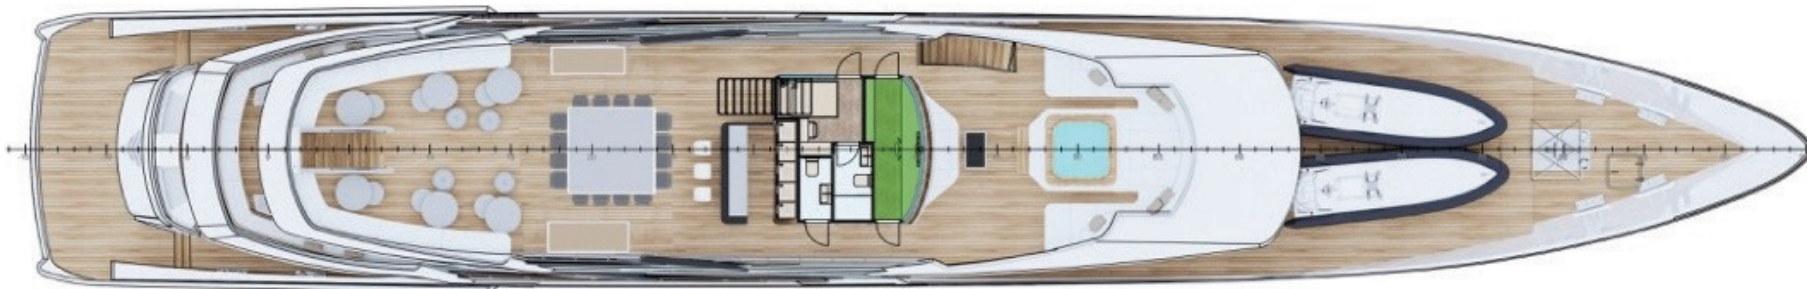

GENERAL ARRANGEMENT

PROFILE

GENERAL ARRANGEMENT

SUN DECK

Amenities:

Open-air sundeck with loungers and sunbeds for relaxing, sunbathing, outdoor exercise, yoga, or enjoying the magnificent views.

GENERAL ARRANGEMENT

WHEELHOUSE DECK

Amenities:

Large jacuzzi facing the bow, guest bathroom, full bar, open-air cinema, shaded lounge area for outdoor seating, and al fresco dining.

Yacht Features:

Wheelhouse and captain's cabin.

GENERAL ARRANGEMENT

UPPER DECK

Amenities:

Sky lounge with 270° view and media room, library, guest bathroom, full bar, main salon which can seat up to 26 guests, lounge area with TV, shaded outdoor seating, and al-fresco dining area.