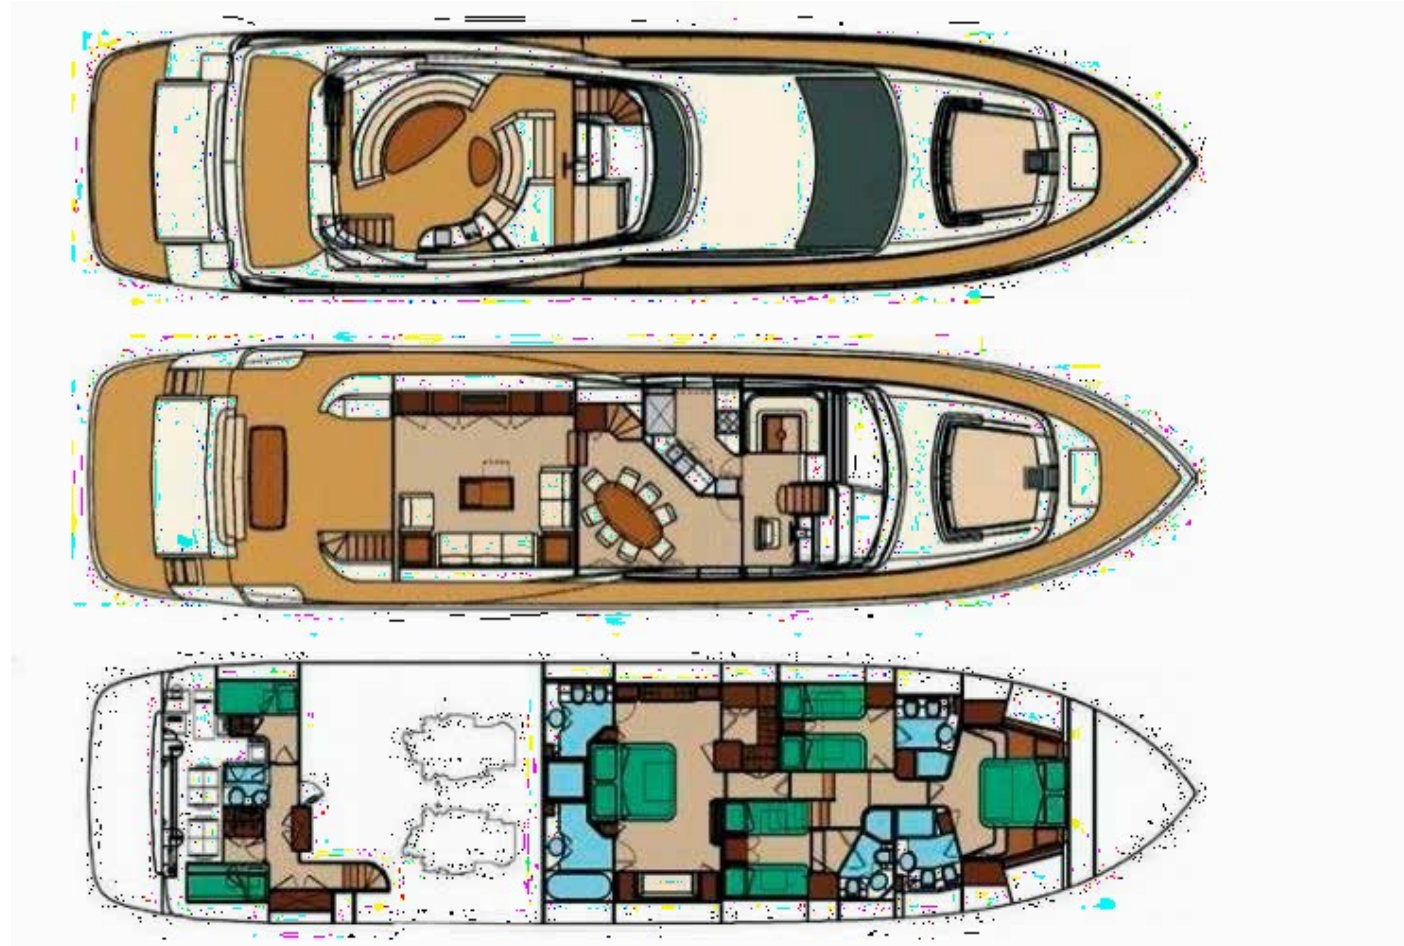

*Twin Cabin*

M/Y 888 RIVA 85

*Ensuite Toilette*

*General arrangement*

## TEHNICAL SPECIFICATIONS

**Length** 26.02 m (85' 4")

**Beam** 6.20 m (20' 4")

**Draft** 2.0 m (6' 8")

**Year built** 2006

**Year refit** 2021

**Interior Designer** Riva

**Flag** Slovenia