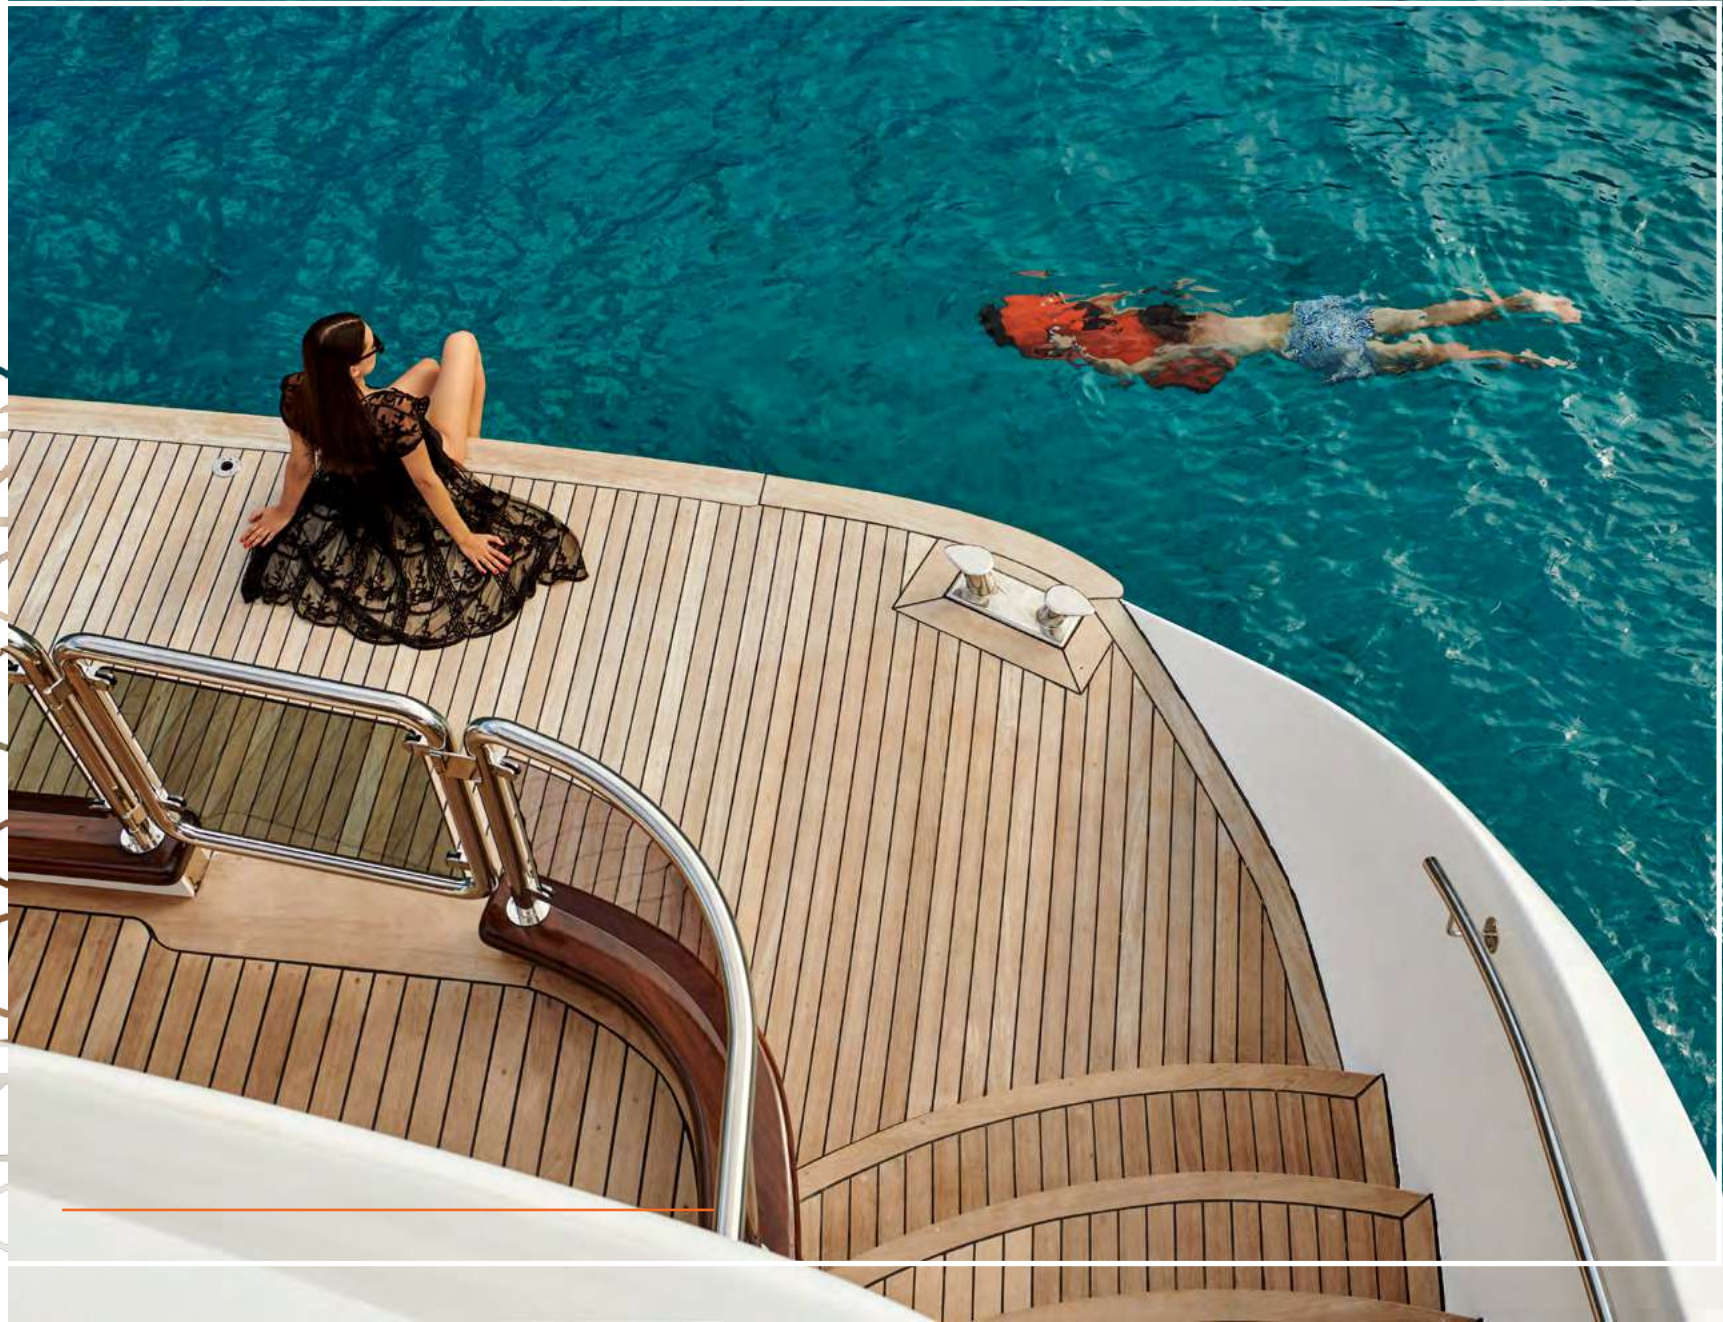

ANIMA MARIS