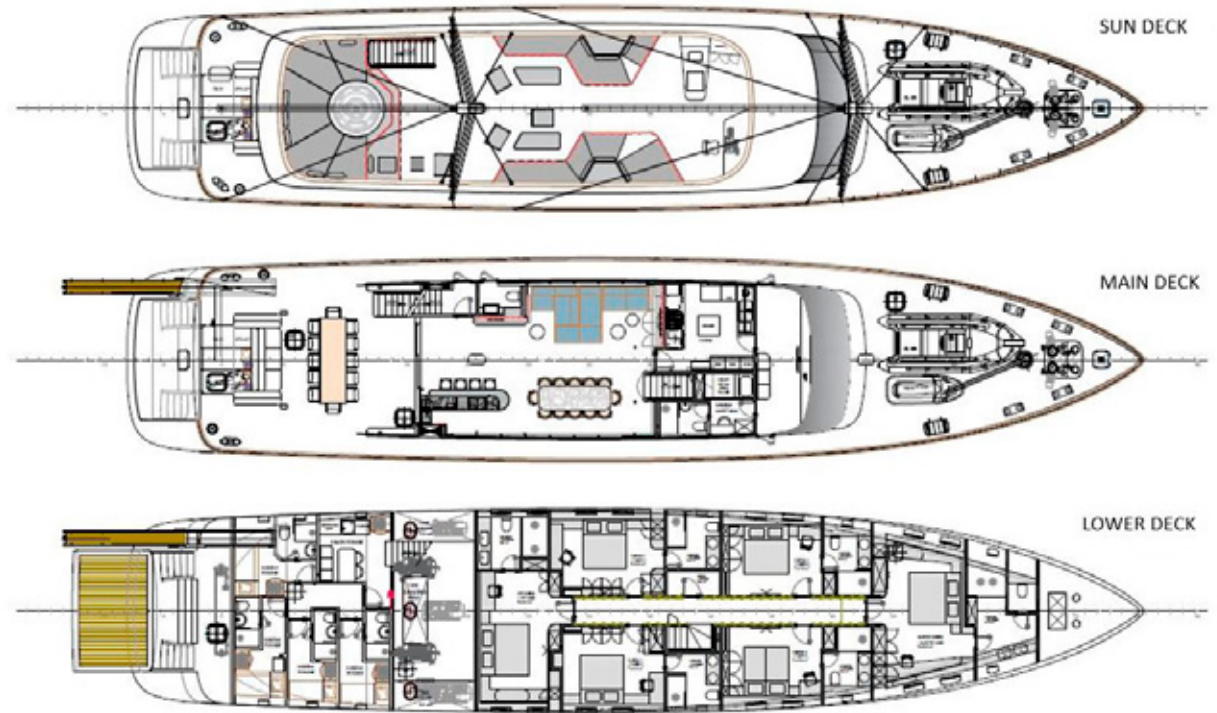

4

Wide selection of water toys

OVERVIEW

A brand new luxury sailing yacht, MarAllure boasts with perfect combination of performance and power. She is built with a steel hull and comfortably cruises at 10 knots, reaching a maximum speed of 12 knots. Custom built, 41.78 m long, with 6 luxury equipped cabins accommodating 12 guests, catered by 8 crew members. Furthermore, with a wide selection of water toys, you'll never run out of fun activities. MarAllure's noticeable elegant, cream hull is not the only outstanding exterior feature she has to offer. There are plenty of spaces to socialize on deck, complete with a cushioned platform, under the hard top in the shade, and on a sunbathing-friendly stern. Guests on this luxurious sailing yacht can soak the sun on the luxurious flybridge, featuring a circular Jacuzzi, bar and BBQ. Marallure's guests enjoy 6 large double cabins with ensuite bathrooms, all full of natural light and modern textures. In fact, her layout offers a Master suite, two double cabins and two cabins that can operate as twins or doubles. Not to mention the main saloon, a stunning sight with its sophisticated interior including a dining area, bar, and lounge. It's a special experience to sip cocktails onboard this luxury sailing yacht, either up on the flybridge or escaping to the air-conditioned saloon. The 8-member crew will take special care of each guest's wish and make all your holiday dreams come true.

Swimming platform

MARALLURE ~ CUSTOM BUILT

Aft dining table

Inside dining table

Inside lounging area

Bathroom

MARALLURE ~ CUSTOM BUILT

Bathroom

Double cabin

Double cabin view

MARALLURE ~ CUSTOM BUILT

General arrangement

TECHNICAL SPECIFICATIONS

Length 41.78 m (137' 1")

Beam 8.40 m (27' 7")

Draft 2.60 m (8' 6")