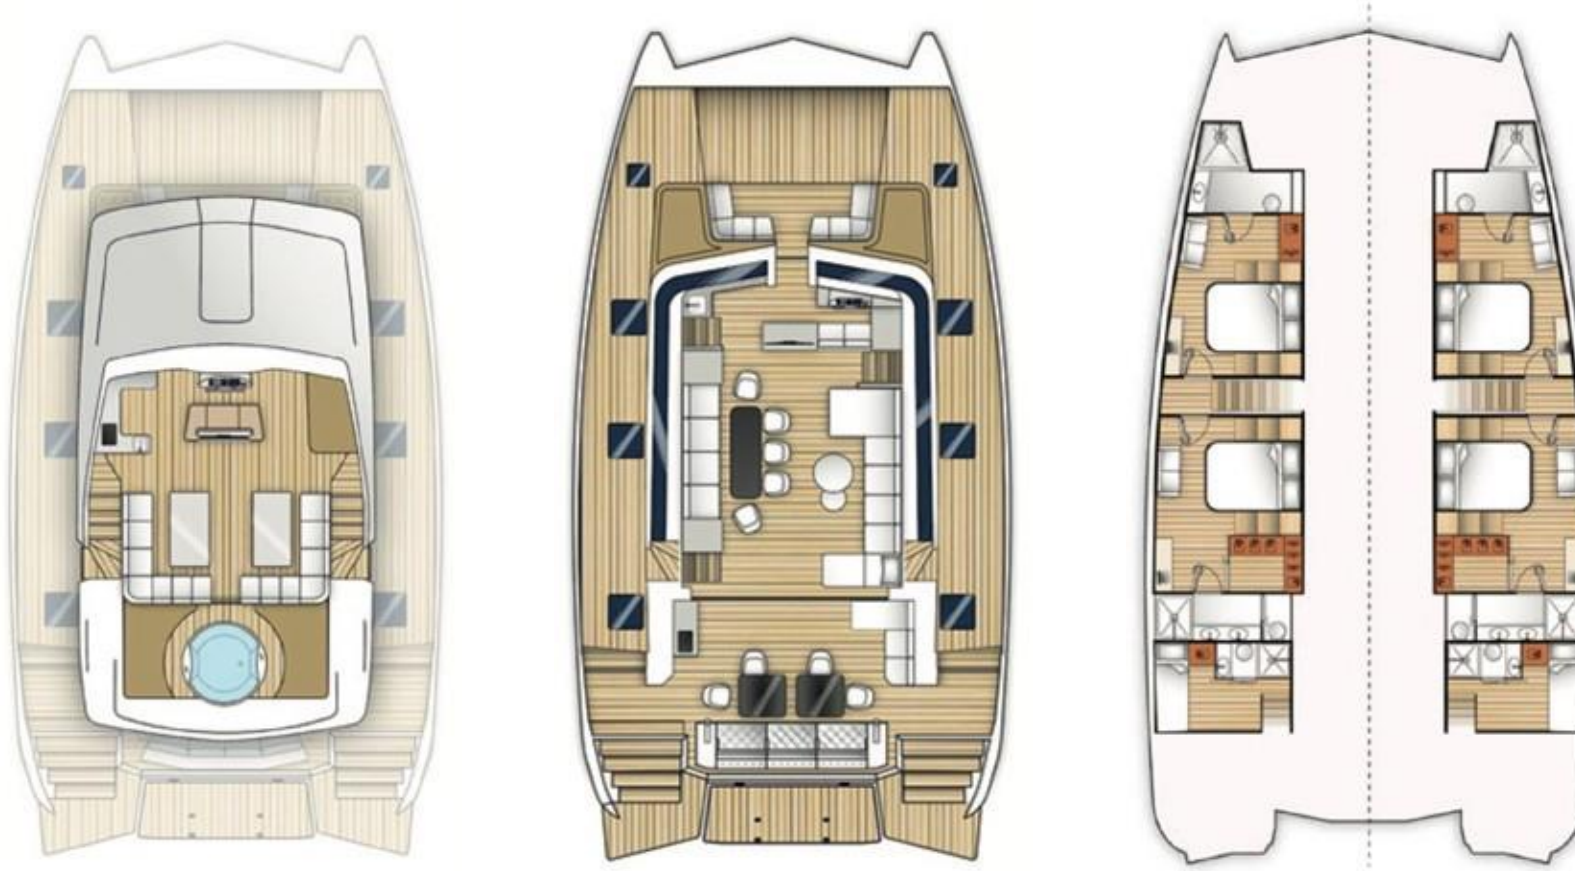

General arrangement